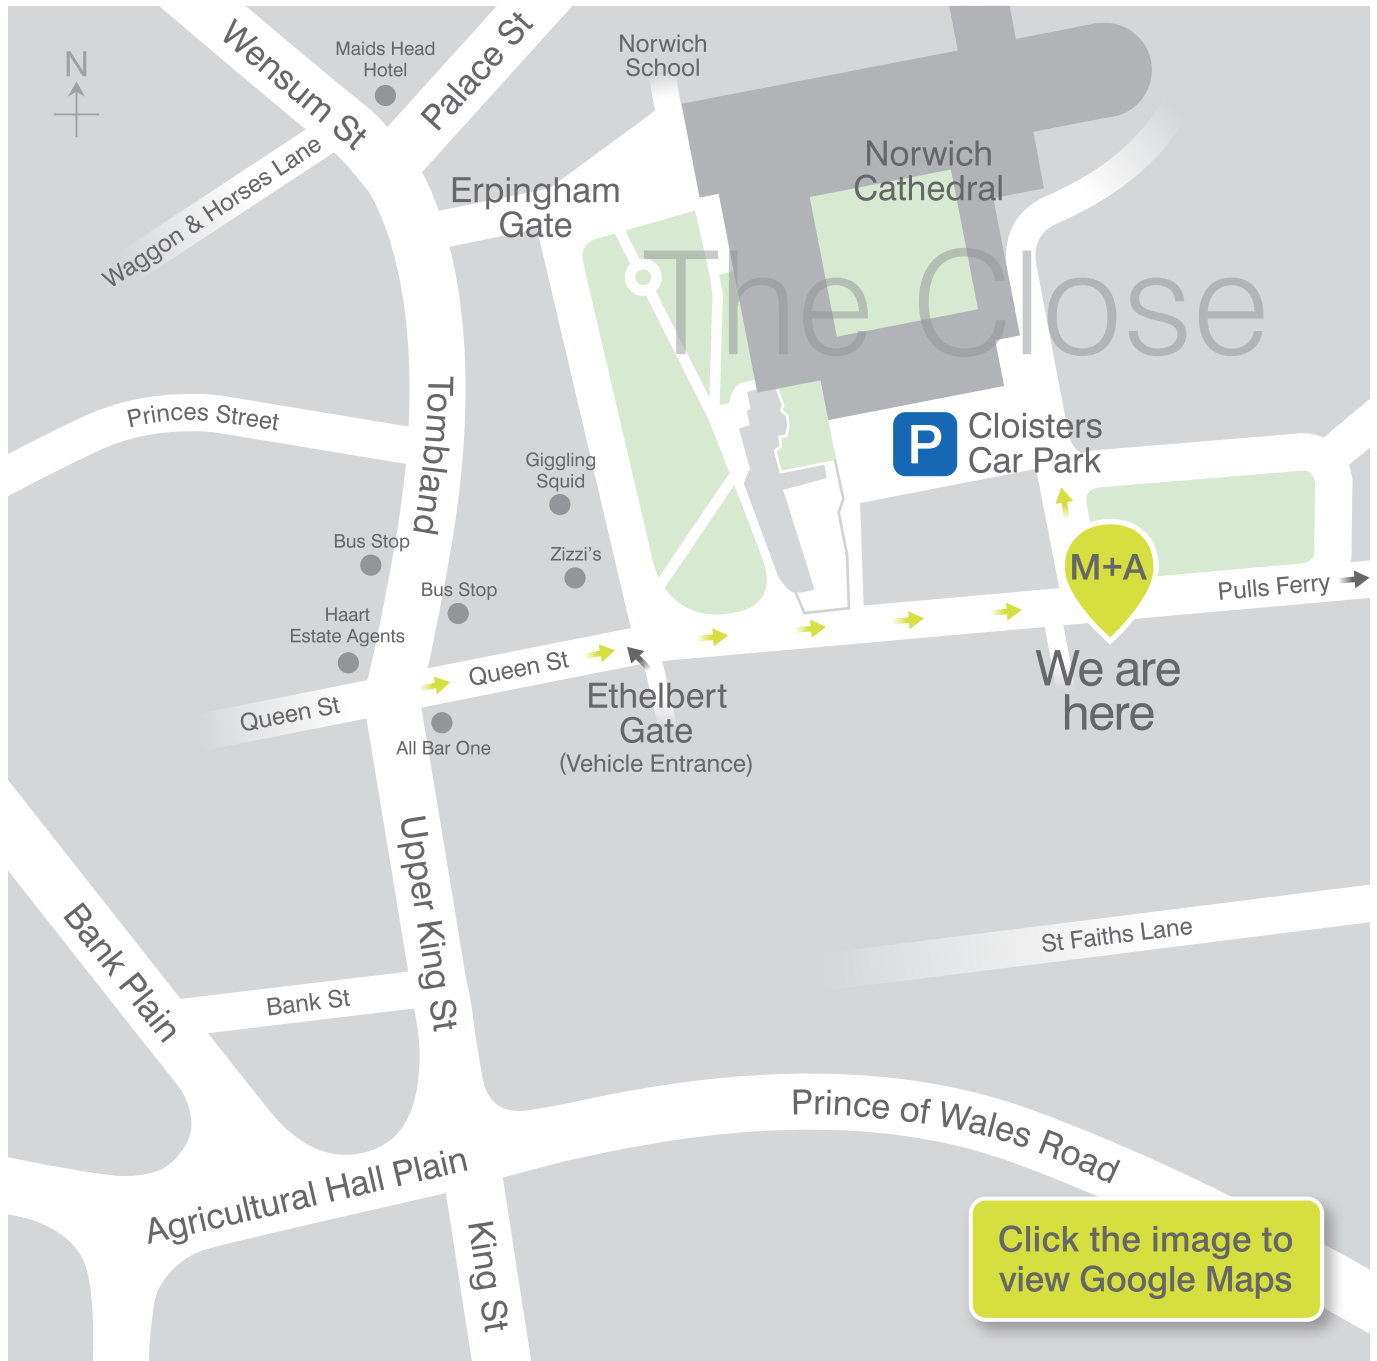

# Directions and parking for our Norwich office

## Access / Parking

Vehicle access to the Cathedral Close is via the Ethelbert Gate. Normally there is a gatekeeper on duty.

Tell the gatekeeper that you have a meeting at M+A Partners and you will be directed to the Cloister car park.